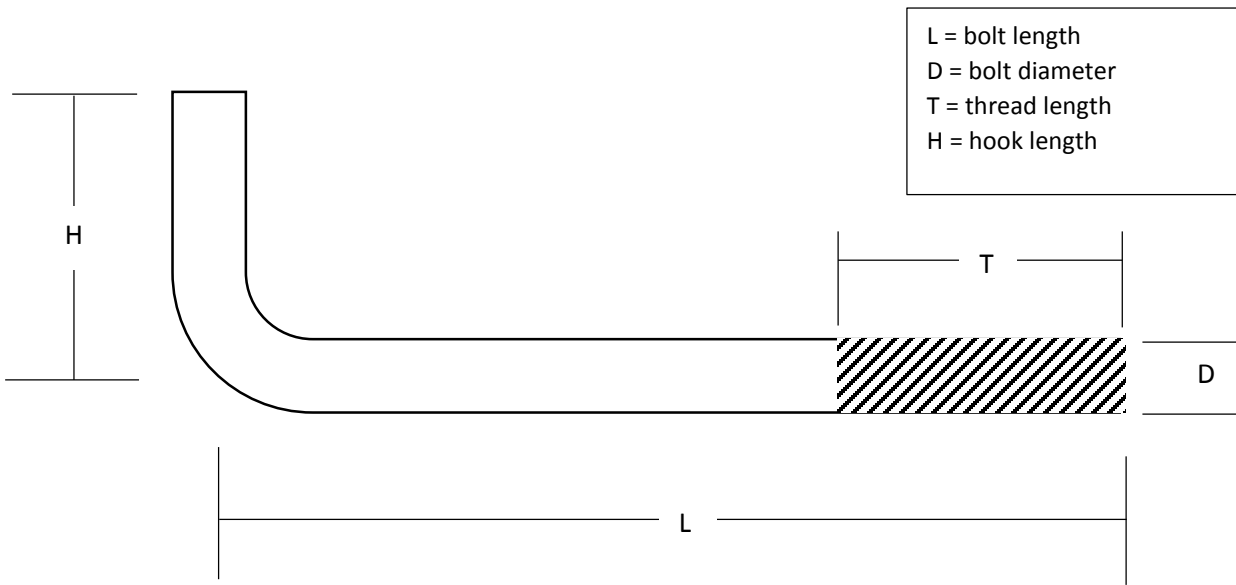

FAST. FLEXIBLE. AT YOUR SERVICE.

L Shape Anchor Bolt Quote Sheet

complete this form and email to sales@threadlineproducts.com

Diameter _____

Nuts____ Washers____

Length _____

Finish: Plain Galvanized

Hook _____