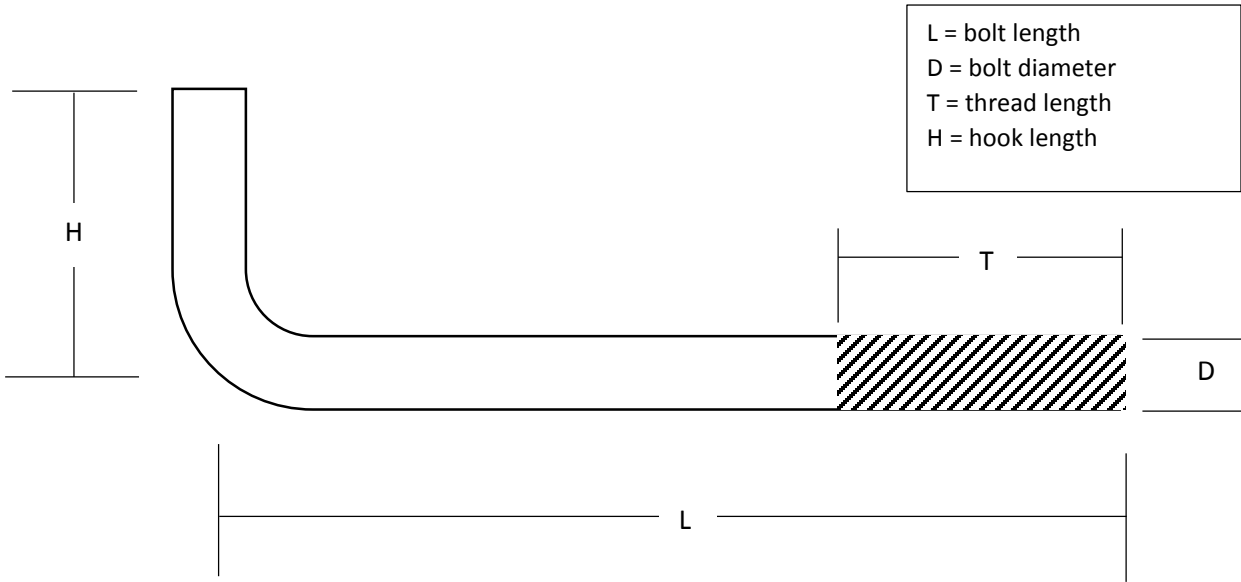

FAST. FLEXIBLE. AT YOUR SERVICE.

L Shape Anchor Bolt Quote Sheet

complete this form and email to info@threadlineproducts.com

Diameter _____

Nuts____ Washers____

Length _____

Finish: Plain Galvanized

Hook _____